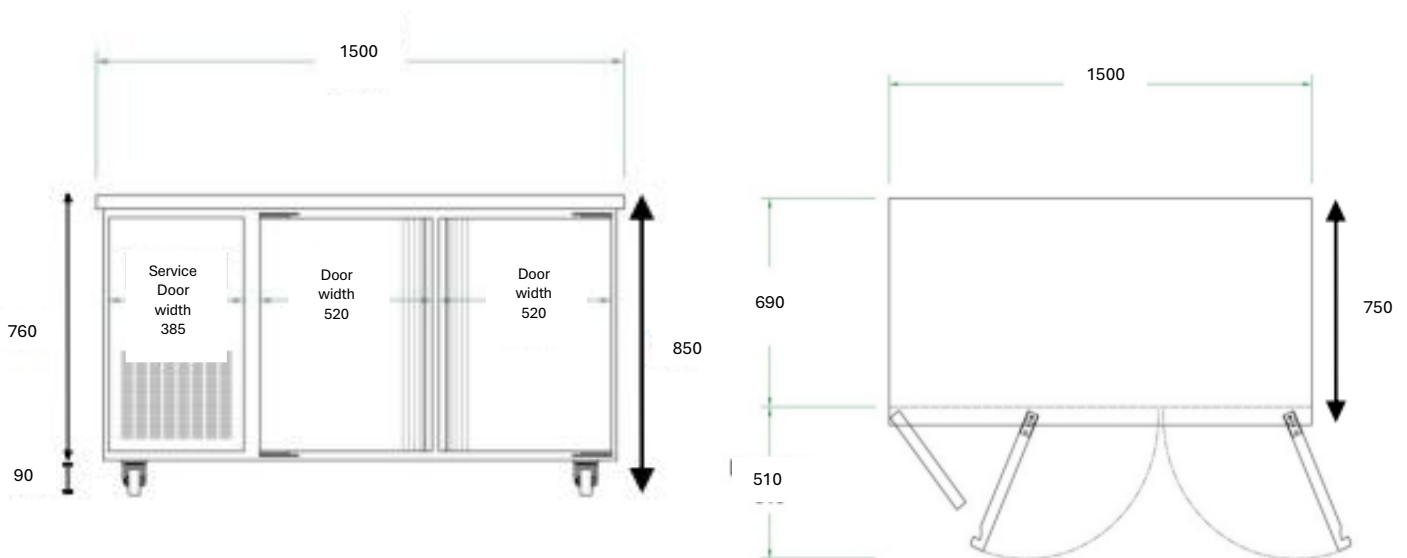

Host Range

M2115

artisanTM
Excellence in Commercial Refrigeration

1300 278 472

sales@artisangroup.au

Under Bench Storage Fridge 330L – 2 Stainless Steel Door

SPECIFICATIONS

Overall Size: 1500mm W x 850mm H x 750mm D

Litres: 330Ltrs

Weight: 125 Kg

Refrigerant: R134a

Shelves: 4 (442mm W x 560mm D)

Clear Door Opening: 510mm

Finish: Stainless Steel

Power: 2.5 Amp (600Watt); 10 Amp 240 Volt Plug

Doors: 2 Solid Doors (Heated Fascia)

Ambience: 38°C

Temp: 0°C +

Options:

- 3 & 4 Door Sizes available
- Fridge/Freezer Combo
- Right Hand Condenser
- Splashback
- Glass Doors
- Pull out Drawers

Features: -

- Digital Control
- Stainless Steel Work Top
- 4 Castors (2 Locking)