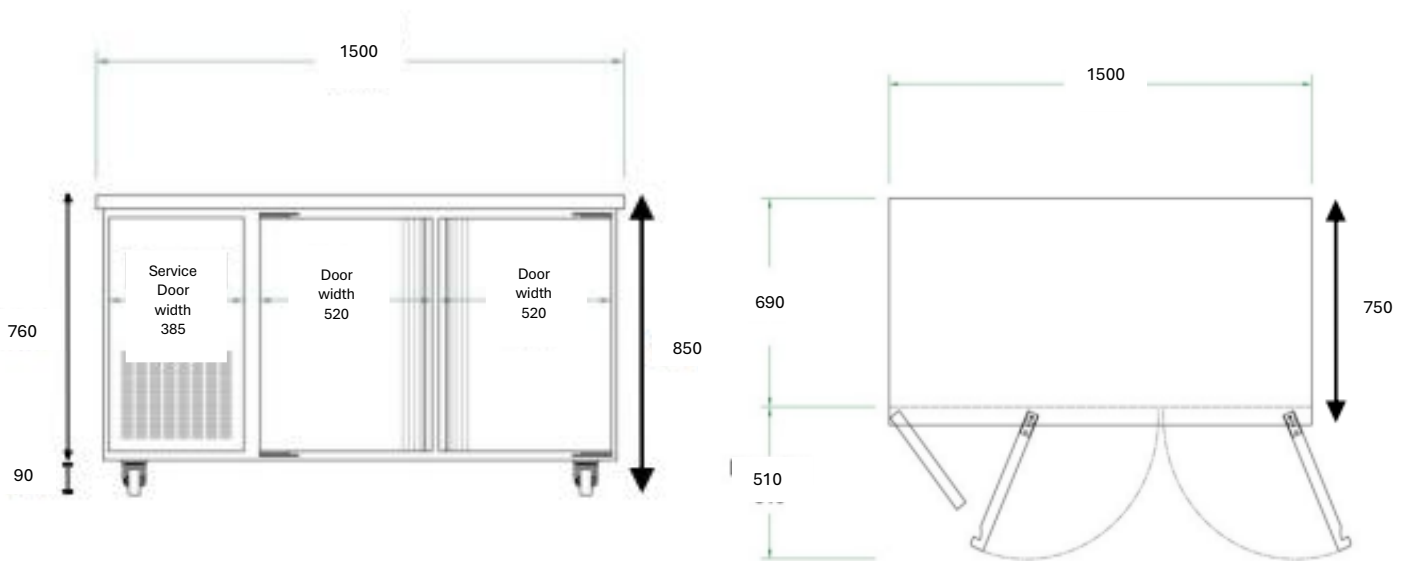

Host Range

M2315

artisanTM
Excellence in Commercial Refrigeration

1300 278 472

sales@artisangroup.au

Under Bench Storage Freezer 330L – 2 Stainless Steel Door

SPECIFICATIONS

Overall Size: 1500mm W x 850mm H x 750mm D

Litres: 330Ltrs

Weight: 95 Kg

Refrigerant: R448a

Shelves: 4 (442mm W x 560mm D)

Clear Door Opening: 510mm

Finish: Stainless Steel

Power: 2.5 Amp (600Watt); 10 Amp 240 Volt Plug

Doors: 2 Solid Doors (Heated Fascia)

Ambience: 35°C

Temp: -20°C +

Options:

- 3 & 4 Door Sizes available
- Fridge/Freezer Combo
- Right Hand Condenser
- Splashback
- Glass Doors
- Pull out Drawers

Features: -

- Digital Control
- Stainless Steel Work Top
- 4 Castors (2 Locking)