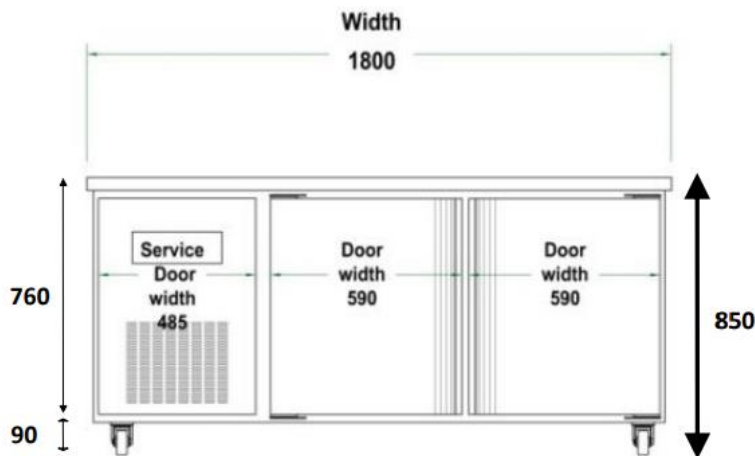

Model:

Bakers Buddy Range

M2402

artisan™

Excellence in Commercial Refrigeration

📞 1300 278 472

✉️ sales@artisangroup.au

Under Bench Storage Fridge 585L – 2 Stainless Steel Door

SPECIFICATIONS

Overall Size: 1800mm W x 850mm H x 900mm D

Litres: 585Ltrs

Weight: 155 Kg

Refrigerant: R134a

Tray Slides: 12 Pairs

Fits Tray sizes:

16" 410mm W x 740mm D

18" 465mm W x 740mm D

Euro Trays 400mm W x 600mm D

Finish: Stainless Steel

Power: 4 Amp (960Watt); 10 Amp 240 Volt Plug

Doors: 2 Solid Doors (Heated Fascia)

Ambience: 35°C

Temp: 0°C +

Options:

- 3 Door Sizes available
- Fridge/Freezer Combo
- Right Hand Condenser
- Splashback

Features: -

- Digital Control
- Stainless Steel Work Top
- 4 Castors (2 Locking)

E & OE, All Details Subject to change without notice.

artisanfoodequipment.com.au