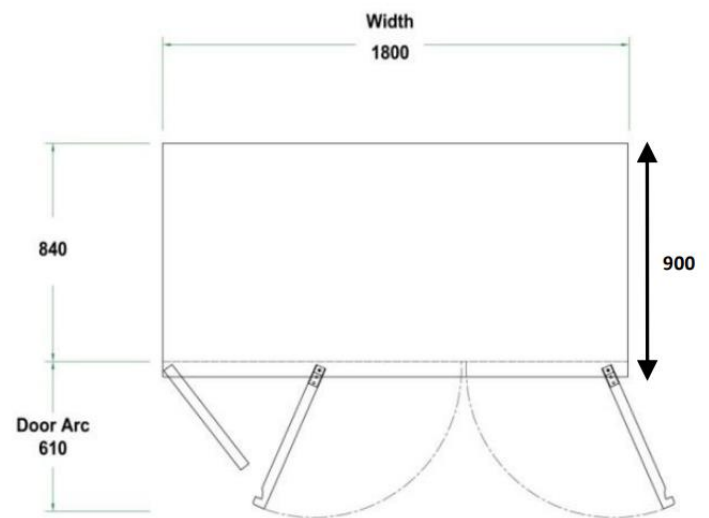

Model:

Bakers Buddy Range

M2402

artisan™

Excellence in Commercial Refrigeration

📞 1300 278 472

✉️ sales@artisangroup.au

Under Bench Storage Fridge 585L – 2 Stainless Steel Door

SPECIFICATIONS

Overall Size: 1800mm W x 850mm H x 900mm D

Litres: 585Ltrs

Weight: 155 Kg

Refrigerant: R134a

Tray Slides: 12 Pairs

Fits Tray sizes:

16" 410mm W x 740mm D

18" 465mm W x 740mm D

Euro Trays 400mm W x 600mm D

Finish: Stainless Steel

Power: 4 Amp (960Watt); 10 Amp 240 Volt Plug

Doors: 2 Solid Doors (Heated Fascia)

Ambience: 35°C

Temp: 0°C +

Options:

- 3 Door Sizes available
- Fridge/Freezer Combo
- Right Hand Condenser
- Splashback

Features: -

- Digital Control
- Stainless Steel Work Top
- 4 Castors (2 Locking)

E & OE, All Details Subject to change without notice.

artisanfoodequipment.com.au