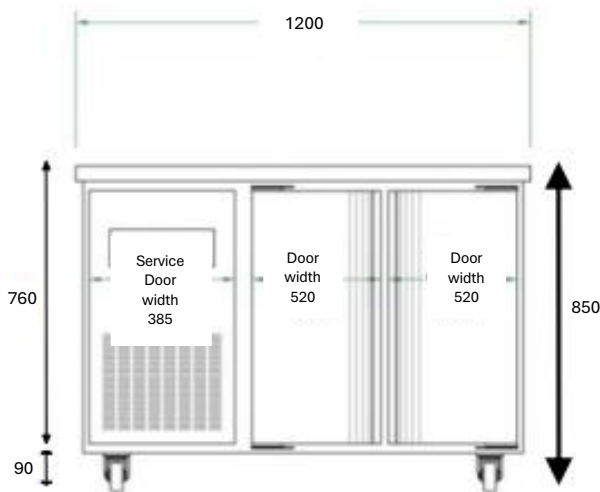

Host Range

M2412

artisanTM
Excellence in Commercial Refrigeration

1300 278 472

sales@artisangroup.au

Under Bench Storage Fridge/Freezer 220L – 2 Stainless Steel Door

SPECIFICATIONS

Overall Size: 1200mm W x 850mm H x 750mm D

Litres: Freezer – 110L

Chiller – 110L

Layout: Compressor | Freezer | Fridge

Weight: 95 Kg

Refrigerant: R448a

Shelves: 4 (442mm W x 560mm D)

Clear Door Opening: 360mm

Finish: Stainless Steel

Power: 3.0 Amp (600Watt); 10 Amp 240 Volt Plug

Doors: 2 Solid Doors (Heated Fascia)

Ambience: 35°C

Temp: Freezer -18 to -22°C

Chiller +2°C

Options:

- 3 & 4 Door Sizes available
- Fridge Models
- Freezer Models
- Right Hand Condenser
- Splashback