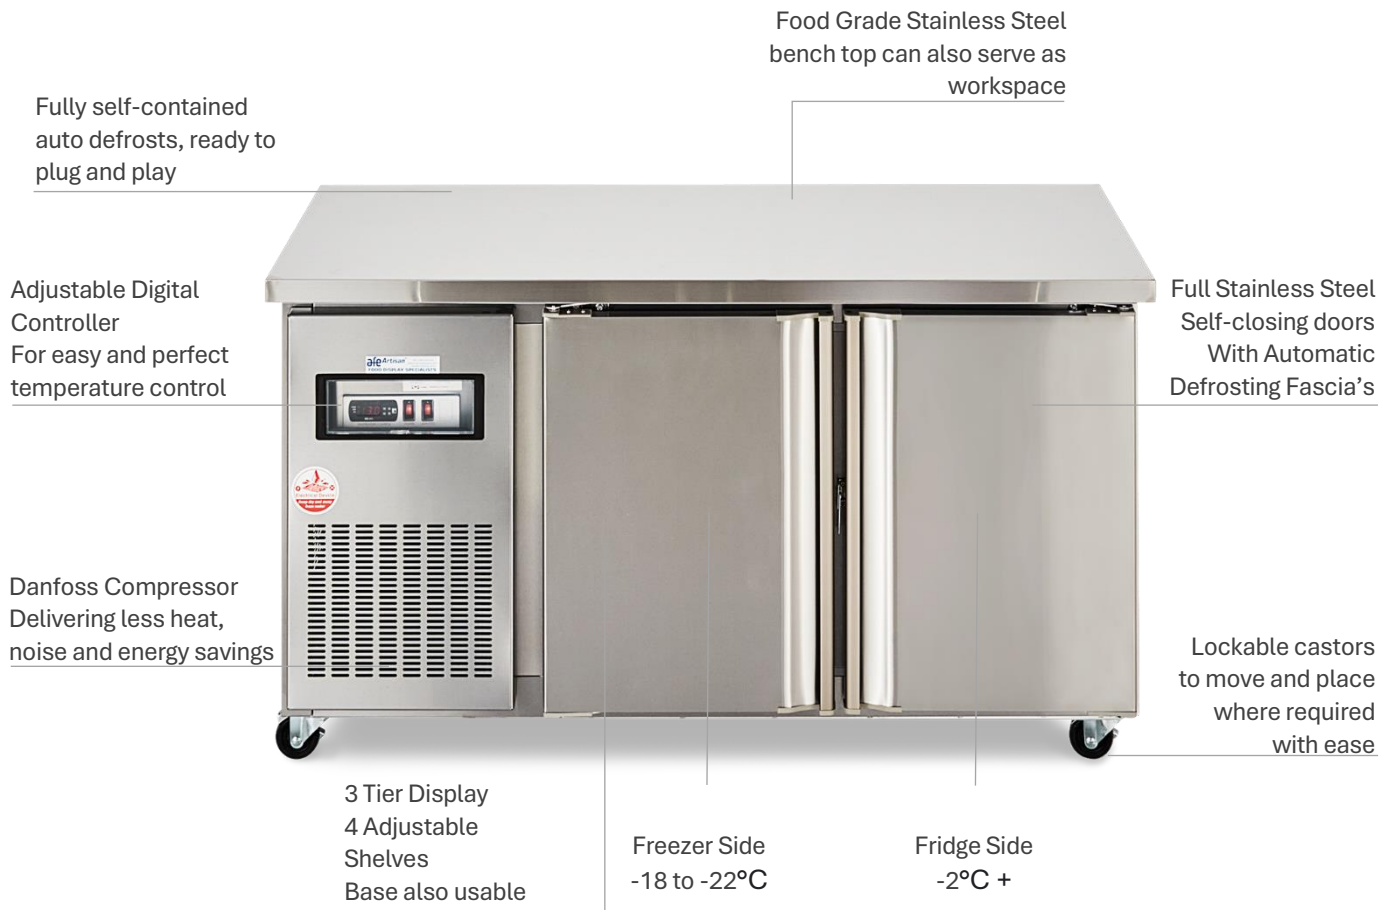

Model:

Host Range

M2412

artisan™
Excellence in Commercial Refrigeration

📞 1300 278 472

✉️ sales@artisangroup.au

Under Bench Storage Fridge/Freezer 220L – 2 Stainless Steel Door