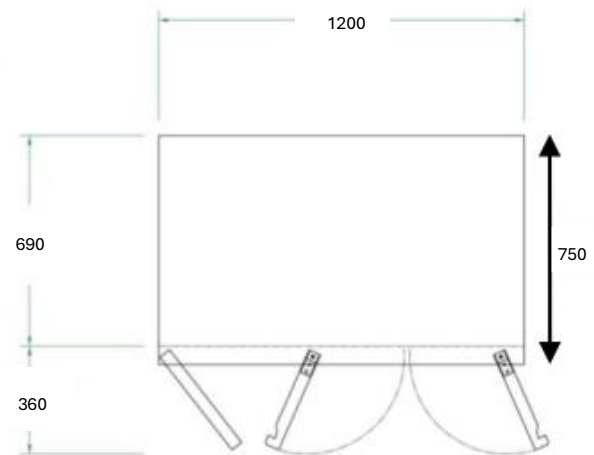

Host Range

M2412

artisanTM
Excellence in Commercial Refrigeration

1300 278 472

sales@artisangroup.au

Under Bench Storage Fridge/Freezer 220L – 2 Stainless Steel Door

SPECIFICATIONS

Overall Size: 1200mm W x 850mm H x 750mm D

Litres: Freezer – 110L

Chiller – 110L

Layout: Compressor | Freezer | Fridge

Weight: 95 Kg

Refrigerant: R448a

Shelves: 4 (442mm W x 560mm D)

Clear Door Opening: 360mm

Finish: Stainless Steel