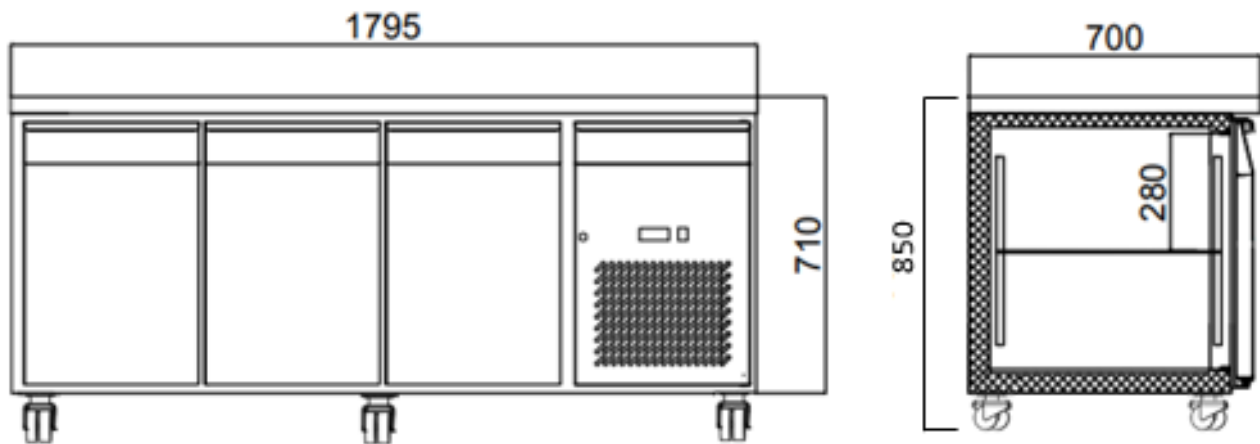

Energy Efficient
Compressor
Delivering less heat,
noise and energy

3 Tier Display
6 Adjustable Shelves
Base also usable

12 Adjustable runners
to fit provided shelves
OR Gastronorm Pans

Model:

Gastronorm Range

M2442

artisanTM
Excellence in Commercial Refrigeration

📞 1300 278 472

✉️ sales@artisangroup.au

Under Bench Storage Fridge 417L – 3 Stainless Steel Door

SPECIFICATIONS

Overall Size: 1795mm W x 850mm H x 700mm D

Litres: 417Ltrs

Weight: 135 Kg

Refrigerant: R290a

Shelves: 2 Shelves Per Door (325mm W x 530mm D)

Fits 1/1 Gastronome Pan Size

Clear Door Opening: 330mm

Finish: Stainless Steel

Power: 4 Amps / 240 Volt – 10 Amp Power Plug