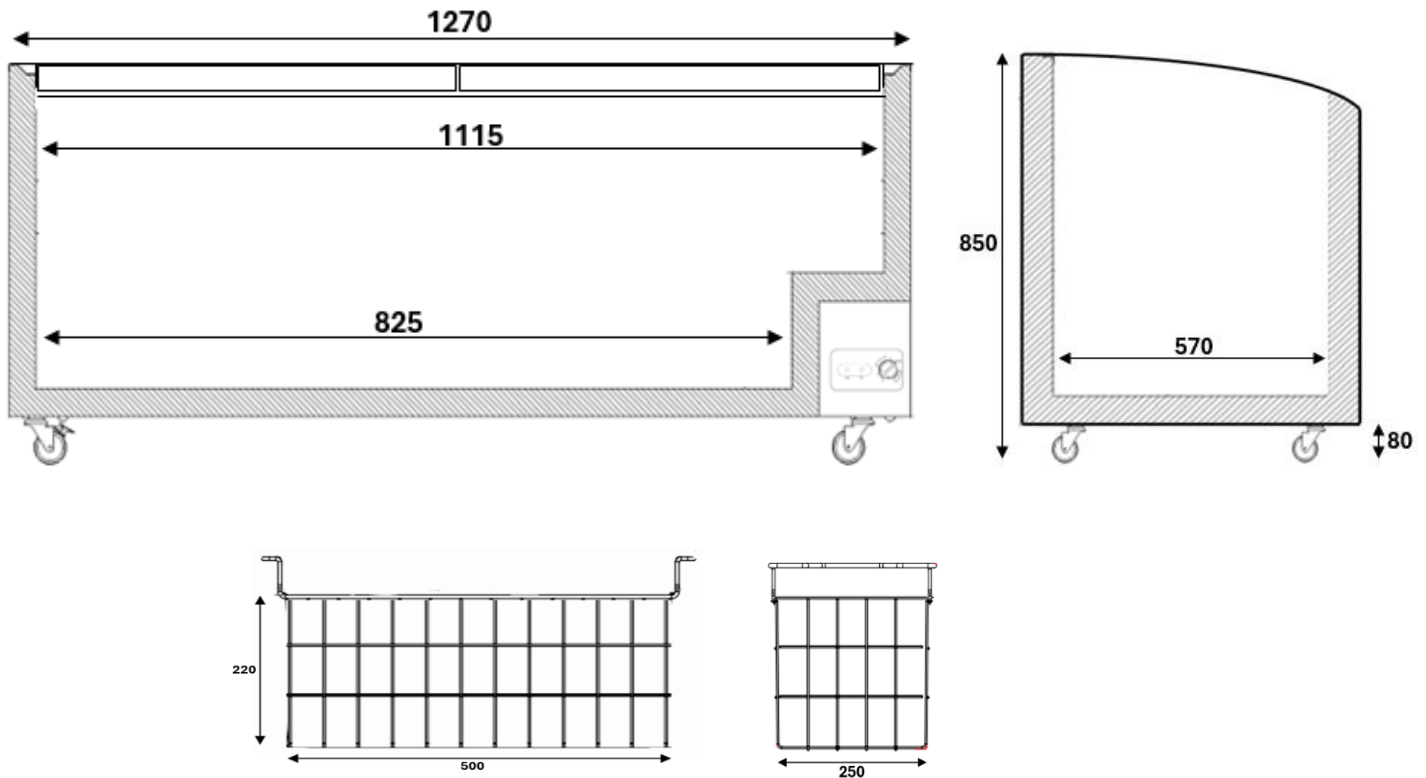

## SPECIFICATIONS

**Overall Size:** 1270mm W x 850mm H x 680mm D

**Baskets:** 4 (Full)

**Basket Dimensions:** 550mm W x 220mm H x 250mm D

**Capacity:** 355L

**Finish:** White, Black Trim

**Power:** 10 Amp 240 Volt Plug