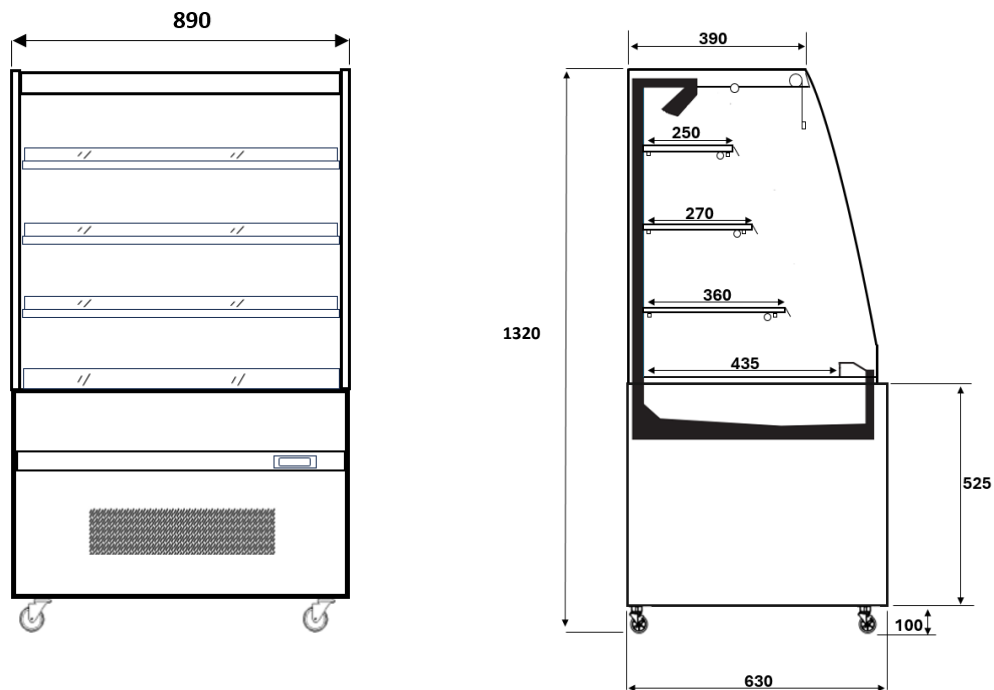

Model:

Coldmart Junior Range

M4309MB

artisan™
Excellence in Commercial Refrigeration

📞 1300 278 472

✉️ sales@artisangroup.au

Low Height Open Front Fridge

4 Tier – 890mm Wide

SPECIFICATIONS

Overall Size: 890mm W x 1320mm H x 630mm D

Shelves: 3 Adjustable Shelves + Base Shelf

Finish: Black

Power: 10 Amp

Ambience: Must be Operated in a A.C Environment of 25 Degrees & NO Air Currents

Temp: +2°C

Weight: 100kg

Refrigerant: R452A

Features: -

- Digital Controller
- Night Blind
- LED Lighting Under ALL Shelves

Options:

- Larger Sizes
- White Colour Option
- Slim Depth Model (Coldmart Mode)
- Full Height Model (Coldmart Classic)
- Doored Model (Coldmart Green)