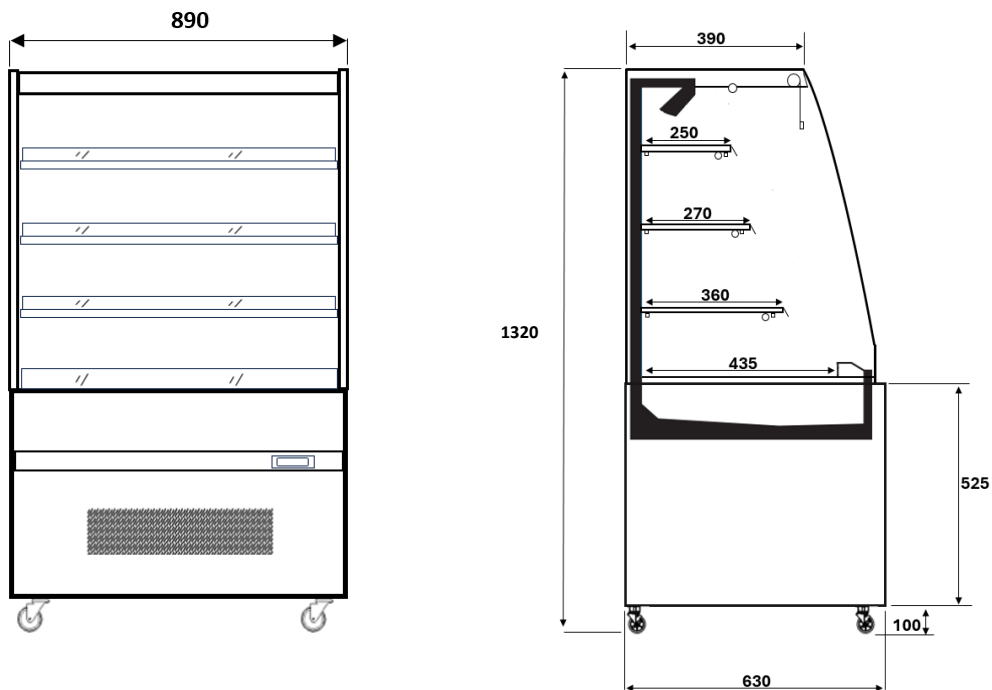

Coldmart Junior Range

M4309MW

artisan™
Excellence in Commercial Refrigeration

1300 278 472

sales@artisangroup.au

Low Height Open Front Fridge

4 Tier – 890mm Wide

SPECIFICATIONS

Overall Size: 890mm W x 1320mm H x 630mm D

Shelves: 3 Adjustable Shelves + Base Shelf

Finish: White

Power: 10 Amp

Ambience: Must be Operated in a A.C Environment of 25 Degrees & NO Air Currents

Temp: +2°C

Weight: 100kg