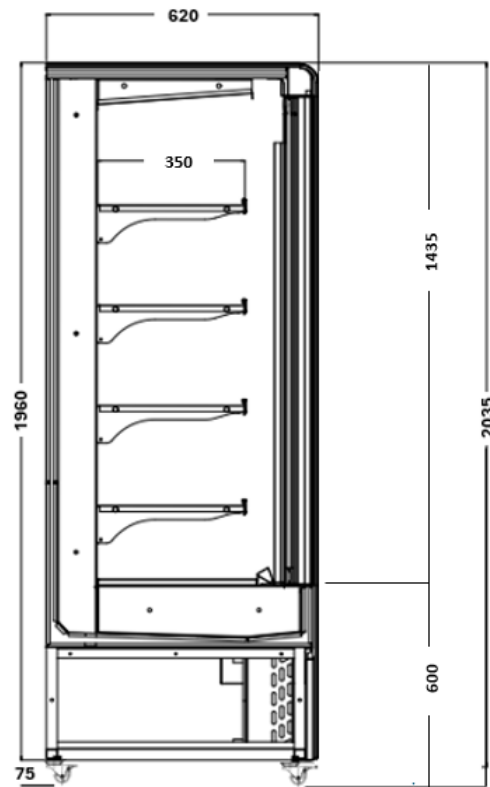

Model:

Coldmart Mode Green Range

M4561BS

artisan^{TM}
Excellence in Commercial Refrigeration

☎ 1300 278 472

✉ sales@artisangroup.au

Sliding Glass Door Slim Multideck Fridge

2 Door – 1000mm Wide

SPECIFICATIONS

Overall Size: 1000mm W x 2035mm H x 620mm D

Shelves: 4 Adjustable Shelves + Base Shelf

Shelf Depths: 350mm

Finish: Black

Doors: 2 Self Closing Sliding Doors

Power: 2 X 10 Amp / 240 Volt

Ambience: 32 Degrees

Litreage: 360L

Temp: 0°C+

Weight: 150Kg

Refrigerant: R290

Compressor: Danfoss / Secop

Controller: Digital / Dixell

Features: -

- Digital Controller
- LED Lighting Under ALL Shelves
- Double Glazed Glass Doors
- Straight level Shelves
- Hinged Glass Doors

Options:

- Larger Sizes
- White Colour Option
- Hinged Door Option

E & OE, All Details Subject to change without notice.

artisanfoodequipment.com.au