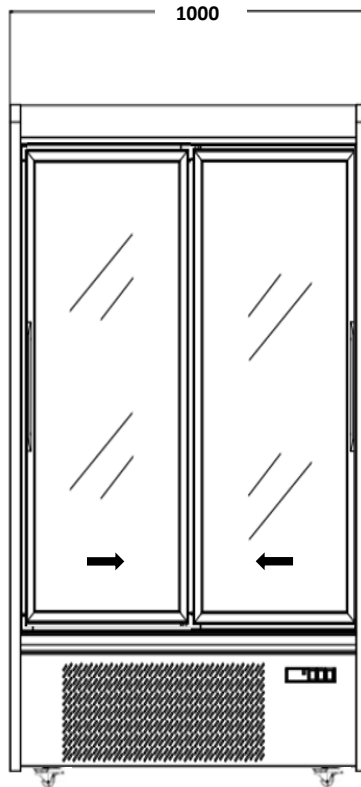

Model:

Coldmart Mode Green Range

M4561BS

artisan^{TM}
Excellence in Commercial Refrigeration

☎ 1300 278 472

✉ sales@artisangroup.au

Sliding Glass Door Slim Multideck Fridge

2 Door – 1000mm Wide

SPECIFICATIONS

Overall Size: 1000mm W x 2035mm H x 620mm D

Shelves: 4 Adjustable Shelves + Base Shelf

Shelf Depths: 350mm

Finish: Black

Doors: 2 Self Closing Sliding Doors

Power: 2 X 10 Amp / 240 Volt

Ambience: 32 Degrees

Litreage: 360L

Temp: 0°C+

Weight: 150Kg

Refrigerant: R290

Compressor: Danfoss / Secop

Controller: Digital / Dixell

Features: -

- Digital Controller
- LED Lighting Under ALL Shelves
- Double Glazed Glass Doors
- Straight level Shelves
- Hinged Glass Doors

Options:

- Larger Sizes
- White Colour Option
- Hinged Door Option

E & OE, All Details Subject to change without notice.

artisanfoodequipment.com.au