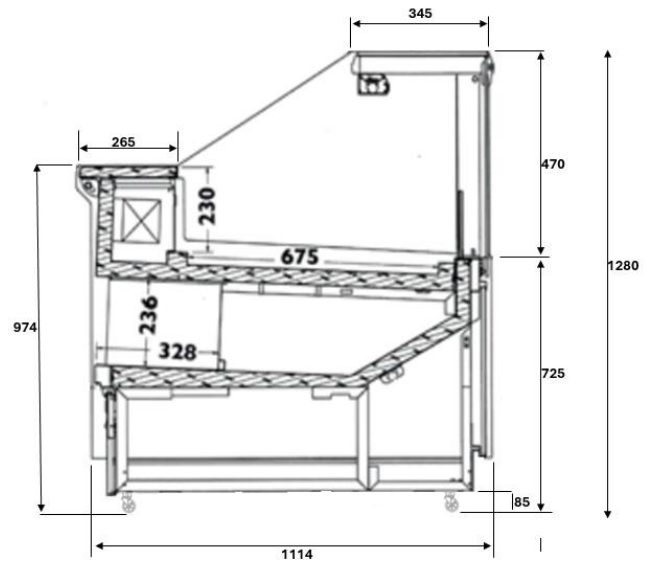

Model:

**Arctic Ice Range**

**M5603**

**Square Glass Seafood Display**  
**1975mm Wide**

**artisan™**  
Excellence in Commercial Refrigeration

☎ 1300 278 472

✉ sales@artisangroup.au

Model:

**Arctic Ice Range**

**M5603**

1300 278 472

sales@artisangroup.au

**Square Glass Seafood Display**  
**1975mm Wide**

## SPECIFICATIONS

**Overall Size:** 1975mm W x 1280mm H x 1114mm D

**Finish:** White

**Power:** 10 Amp / 240 Volt

**Internal Display Depth:** 675mm (2 Standard Trays)

**Internal Display Width:** 1905mm

**Ambience:** 27 Degrees with 60% R.H