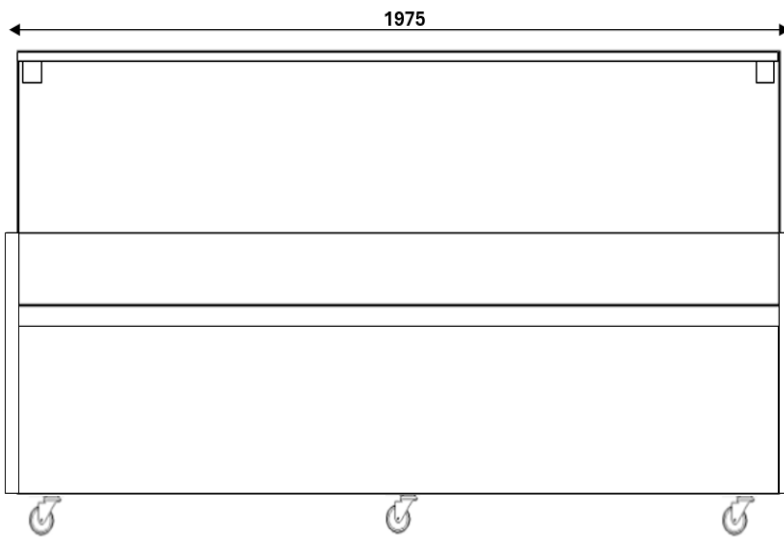

Model:

**Arctic Ice Range**

**M5603**

**Square Glass Seafood Display**  
**1975mm Wide**

**artisan™**  
Excellence in Commercial Refrigeration

☎ 1300 278 472

✉ sales@artisangroup.au

Model:

## SPECIFICATIONS

**Overall Size:** 1975mm W x 1280mm H x 1114mm D

**Finish:** White

**Power:** 10 Amp / 240 Volt

**Internal Display Depth:** 675mm (2 Standard Trays)

**Internal Display Width:** 1905mm

**Ambience:** 27 Degrees with 60% R.H