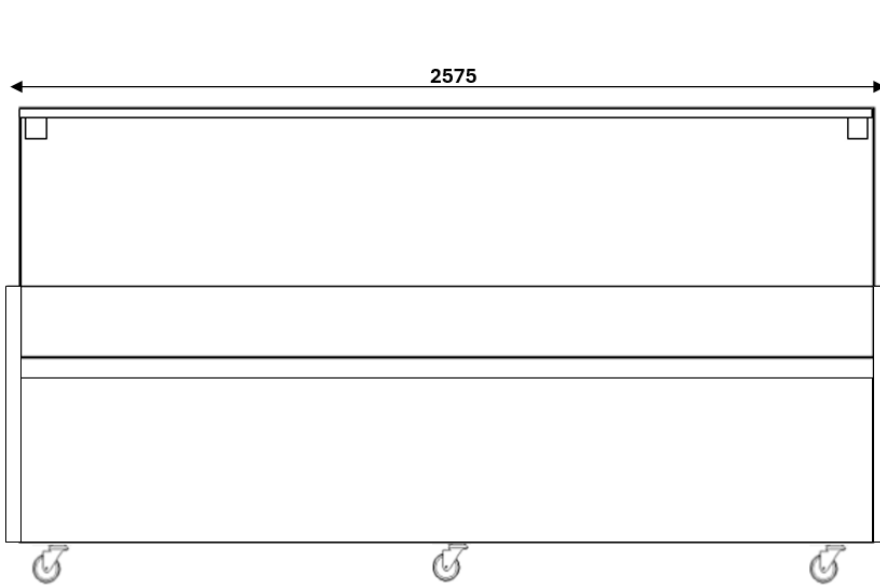

Model:

Arctic Ice Range

M5604

1300 278 472

sales@artisangroup.au

Square Glass Seafood Display 2575mm Wide

Model:

Arctic Ice Range

M5604

artisan™
Excellence in Commercial Refrigeration

☎ 1300 278 472

✉ sales@artigangroup.au

Square Glass Seafood Display 2575mm Wide

SPECIFICATIONS

Overall Size: 2575mm W x 1280mm H x 1114mm D

Finish: White

Power: 10 Amp / 240 Volt

Internal Display Depth: 675mm (2 Standard Trays)

Internal Display Width: 2505mm

Ambience: 27 Degrees with 60% R.H

Castors: 6 (3 Locking)

Temp: 0°C to 2°C

Weight: 250kg

Refrigerant: R452A