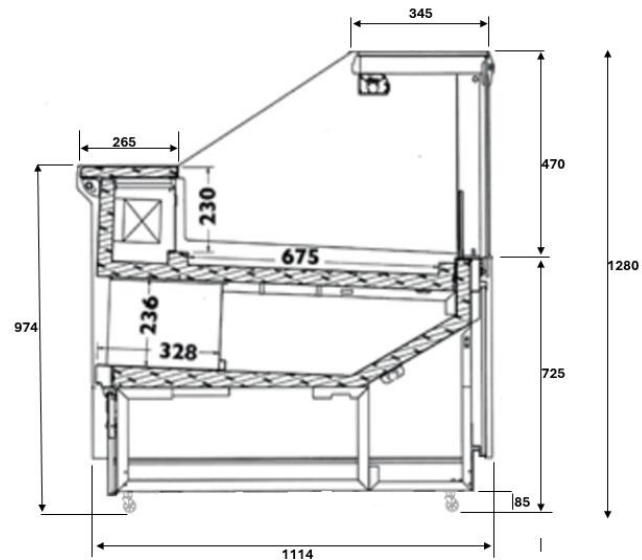

Model:

Arctic Ice Range

M5604

1300 278 472

sales@artisangroup.au

Square Glass Seafood Display 2575mm Wide

Model:

Arctic Ice Range

M5604

artisan™
Excellence in Commercial Refrigeration

☎ 1300 278 472

✉ sales@artigangroup.au

Square Glass Seafood Display 2575mm Wide

SPECIFICATIONS

Overall Size: 2575mm W x 1280mm H x 1114mm D

Finish: White

Power: 10 Amp / 240 Volt

Internal Display Depth: 675mm (2 Standard Trays)

Internal Display Width: 2505mm

Ambience: 27 Degrees with 60% R.H

Castors: 6 (3 Locking)

Temp: 0°C to 2°C

Weight: 250kg

Refrigerant: R452A