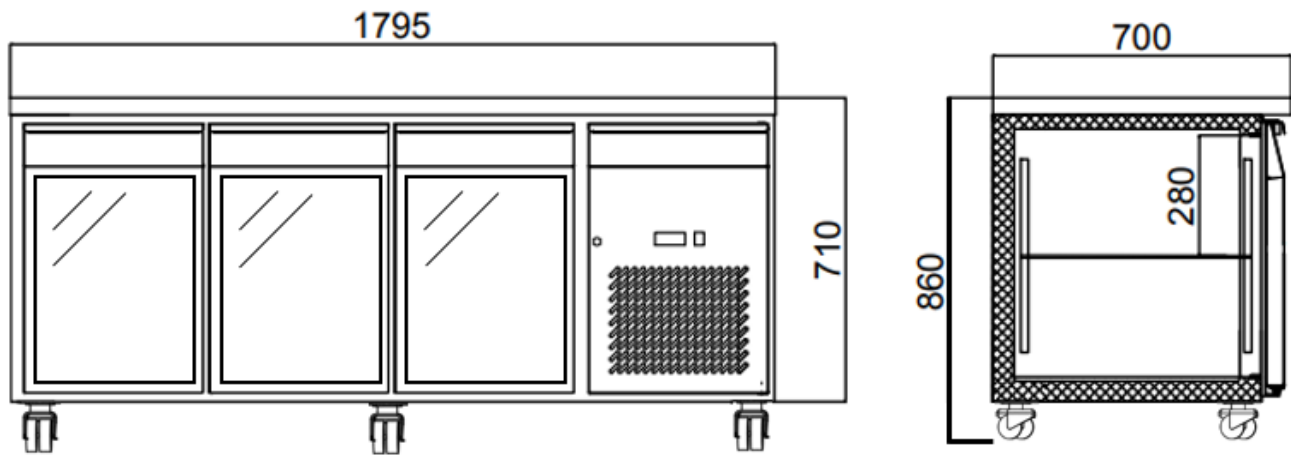

Model:

Gastronorm Range

M2452B

artisan^{TM}
Excellence in Commercial Refrigeration

📞 1300 278 472

✉️ sales@artisangroup.au

Under Bench Storage Fridge 417L – 3 Glass Display Door

SPECIFICATIONS

Overall Size: 1795mm W x 850mm H x 700mm D

Litres: 417Ltrs

Weight: 100 Kg

Refrigerant: R600a

Compressor: Zanussi

Shelves: 2 Shelves Per Door (325mm W x 530mm D)

Fits 1/1 Gastronome Size Pan

Clear Door Opening: 330mm

Power Usage: 0.208Kw Per Hour

Finish: Black / Glass

Power: 2.5 Amp (600Watt); 10 Amp 240 Volt Plug

Doors: 3 Glass Doors (Heated Fascia)

Ambience: 32°C

Temp: 0°C +

Options:

- 2 & 4 Door Sizes available
- Splashback
- Stainless Steel Doors

Features: -

- Digital Control
- Stainless Steel Work Top
- 4 Castors (2 Locking)
- Fully Self Contained

E & OE, All Details Subject to change without notice.

artisanfoodequipment.com.au